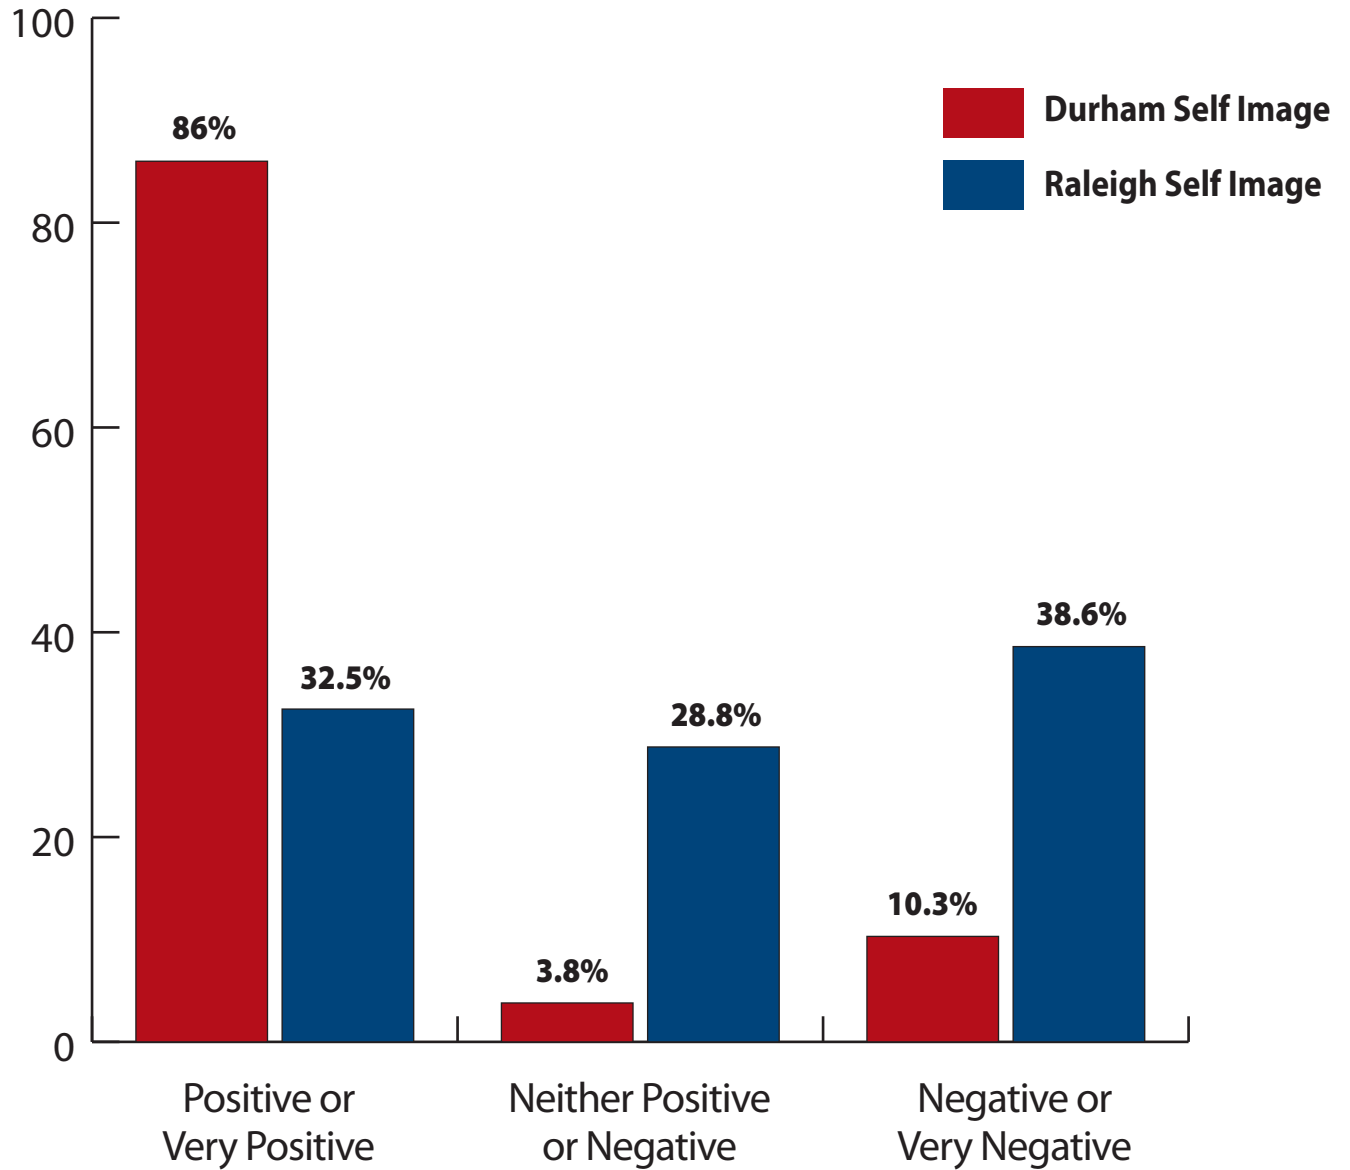

# Resident Image of Community

Note: Raleigh's image in Wake County is 37.2% positive, 28.4% uncertain and 34.4% negative. The opinion of just those who live in Raleigh has a slightly higher margin of error.

Source: NanoPhrades; margin of error plus or minus 5%