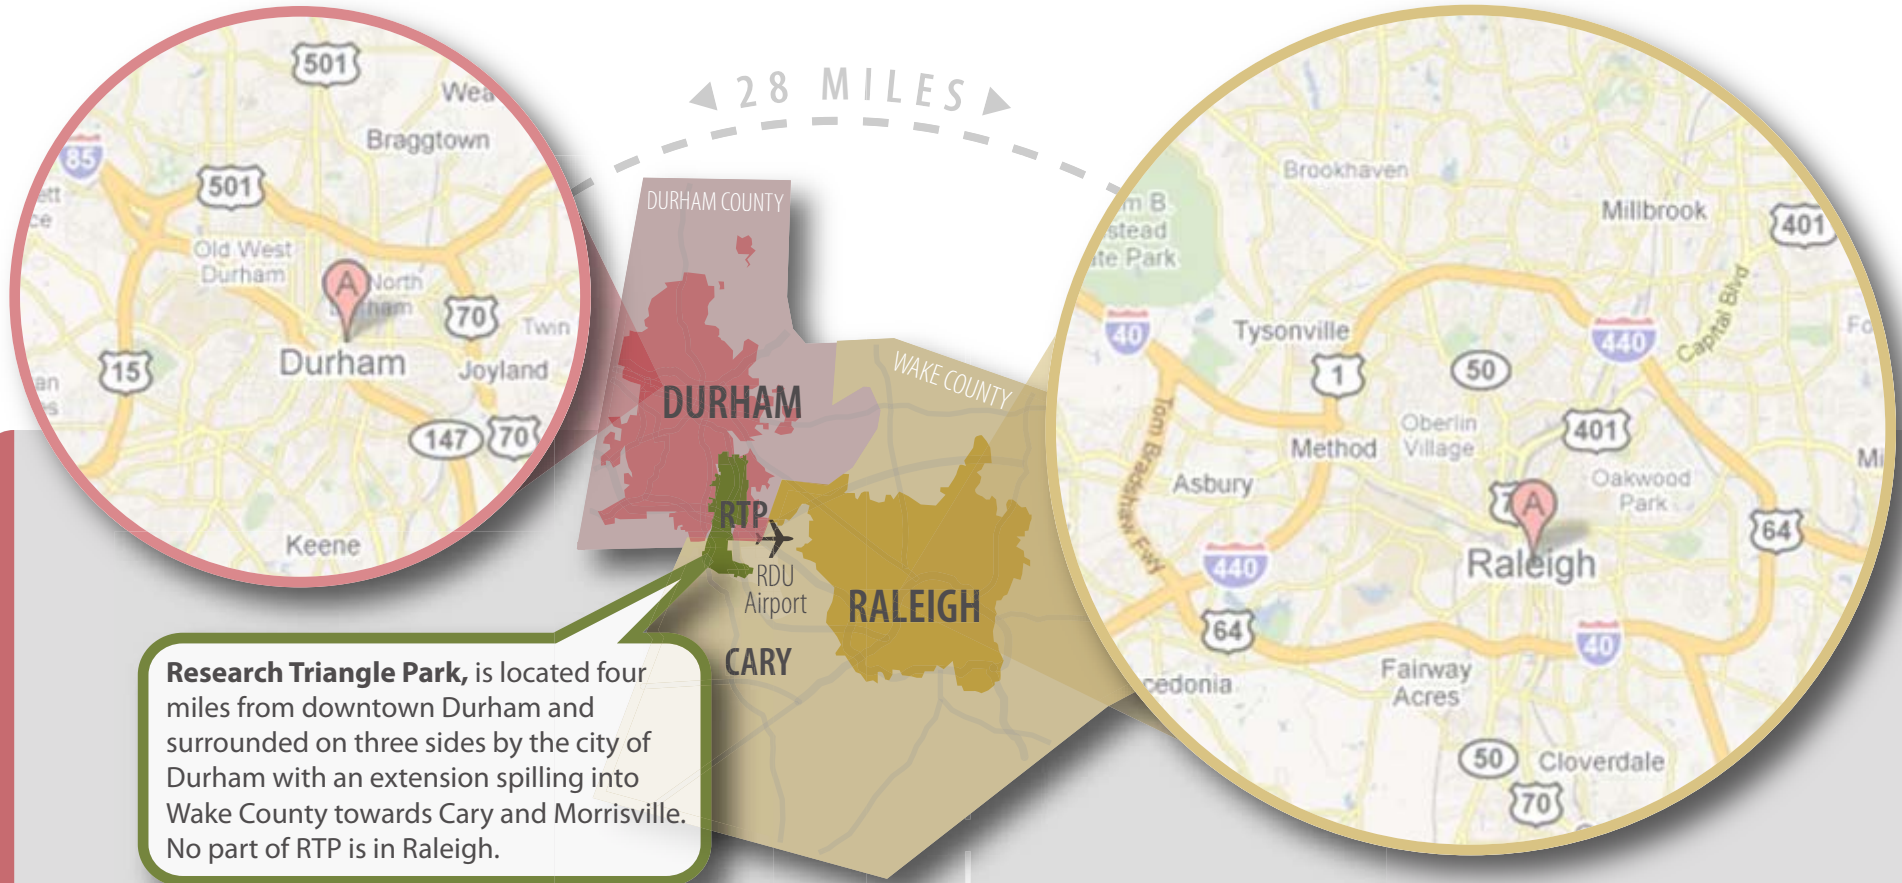

# Understanding that Raleigh-Durham is Not One Place

**Research Triangle Park**, is located four miles from downtown Durham and surrounded on three sides by the city of Durham with an extension spilling into Wake County towards Cary and Morrisville. No part of RTP is in Raleigh.

## DURHAM, N.C.

- Population 229,171
- Co-owner of airport which is located midway between Durham and Raleigh
- Home of Duke and NCCU Universities
- Employment hub receiving 110,000 commuters daily
- Anchor of the Durham-Chapel Hill, NC MSA

## RALEIGH, N.C.

- Population 405,612
- Co-owner of airport which is located midway between Durham and Raleigh
- Home of NC State and many other smaller colleges
- State Capital
- Co-anchor of the Raleigh-Cary MSA